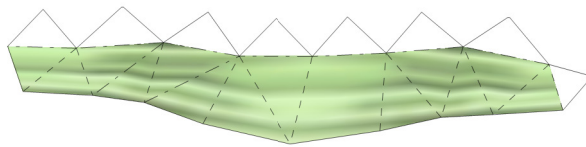

ANJU

By Xenon

Anju works at the Stock Pot Inn in Clock Town and can be often seen at the front desk. Though she has a poor memory, allowing Link to obtain a door key in a case of mistaken identity! She also cleans the rooms and cares for her Grandmother. By speaking to her while wearing Kafei's Mask, Link can start the long Kafei-Anju sidequest to reunite the couple, due to be married on the fourth day.

Main Body

Waist

Upper Skirt

Mid Skirt

Lower Skirt

Hair Ends

Eyes and Ears

Lower Hair

Nose

Back Hair
(Closing Piece)

Mouth and Chin

Upper Neck

Neck

Mid Hair

Front Hair

Chest