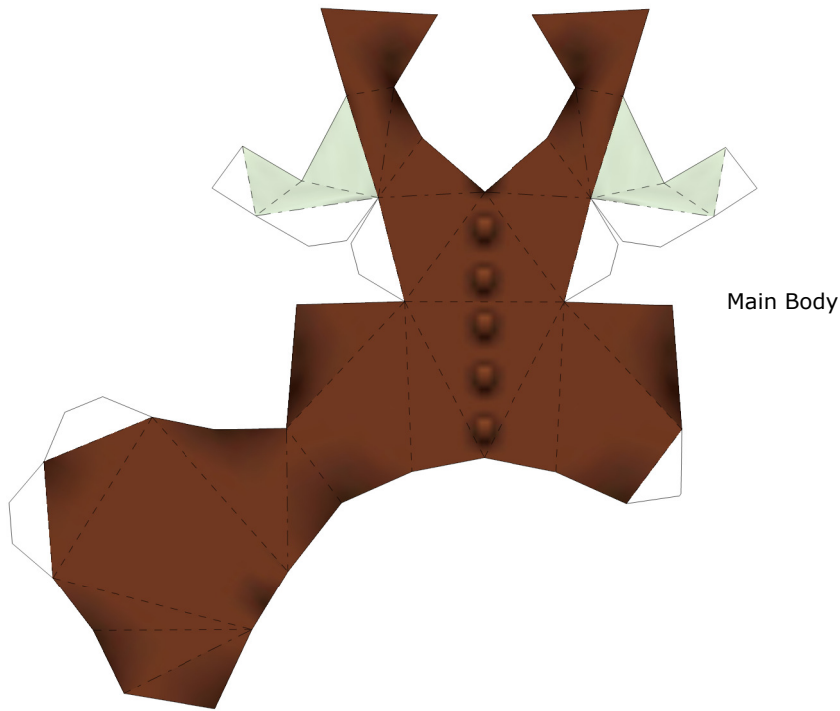

ANJU

By Xenon

Anju works at the Stock Pot Inn in Clock Town and can be often seen at the front desk. Though she has a poor memory, allowing Link to obtain a door key in a case of mistaken identity! She also cleans the rooms and cares for her Grandmother. By speaking to her while wearing Kafei's Mask, Link can start the long Kafei-Anju sidequest to reunite the couple, due to be married on the fourth day.

Main Body

Waist

Upper Skirt

Mid Skirt

Lower Skirt

Hair Ends

Eyes and Ears

Lower Hair

Nose

Back Hair
(Closing Piece)

Mouth and Chin

Upper Neck

Neck

Mid Hair

Front Hair

Chest