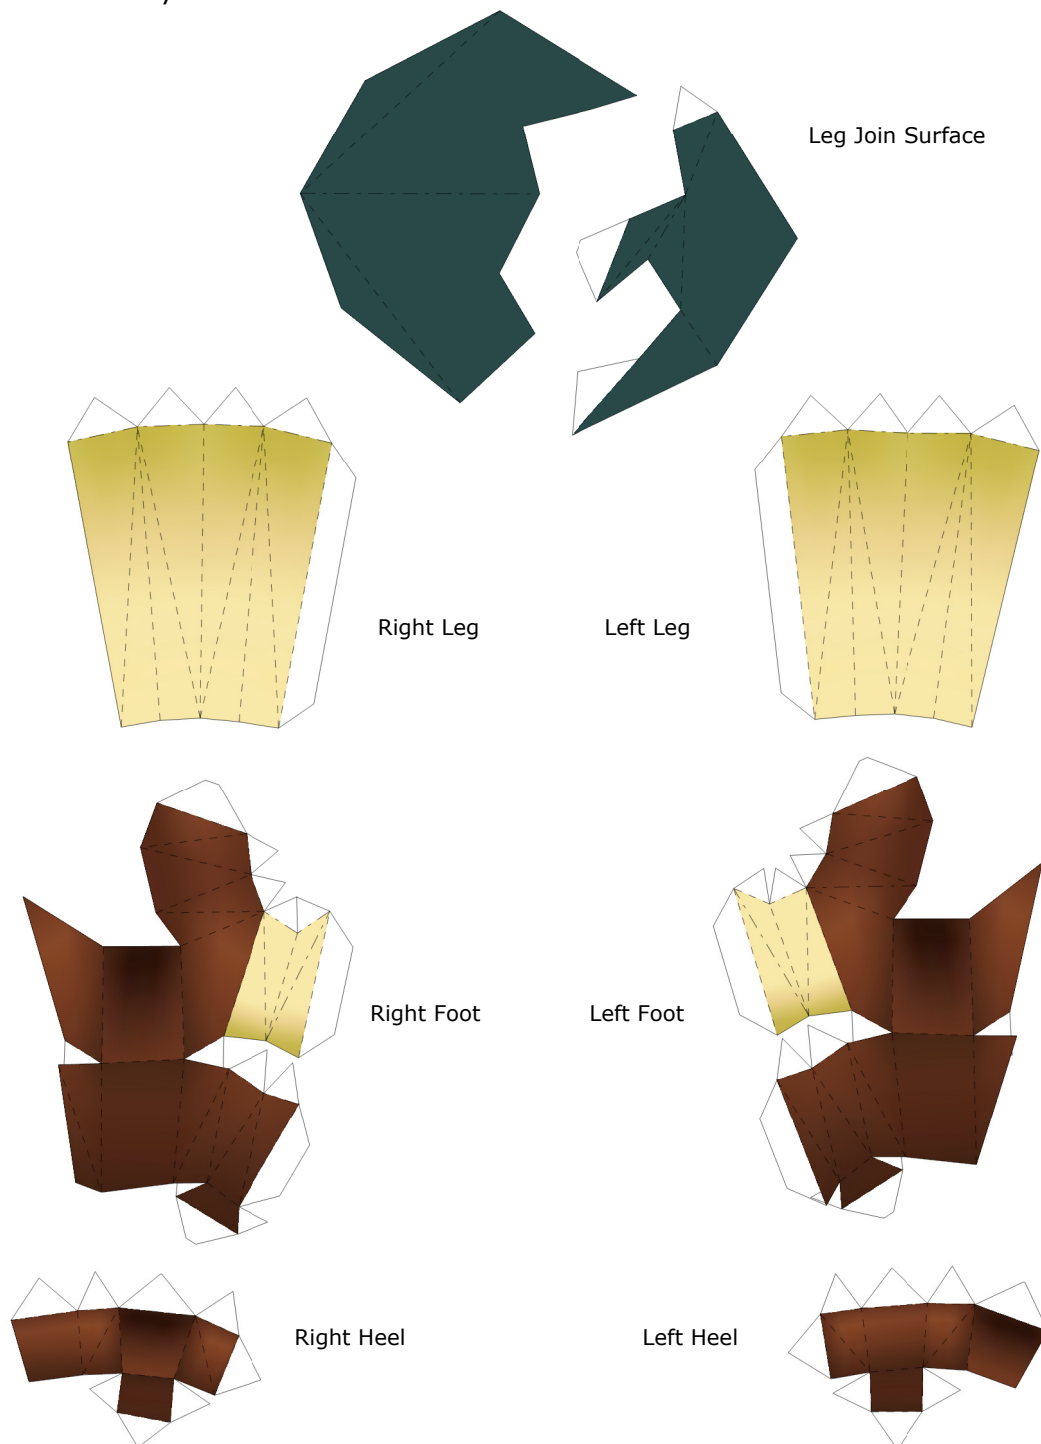

ANJU

By Xenon

Anju works at the Stock Pot Inn in Clock Town and can be often seen at the front desk. Though she has a poor memory, allowing Link to obtain a door key in a case of mistaken identity! She also cleans the rooms and cares for her Grandmother. By speaking to her while wearing Kafei's Mask, Link can start the long Kafei-Anju sidequest to reunite the couple, due to be married on the fourth day.

Main Body

Waist

Upper Skirt

Mid Skirt

Lower Skirt

Hair Ends

Eyes and Ears

Lower Hair

Nose

Back Hair
(Closing Piece)

Mouth and Chin

Upper Neck

Neck

Mid Hair

Front Hair

Chest